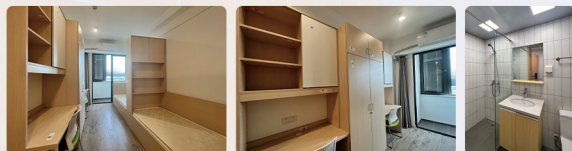

### PARFAIT INTERNATIONAL APARTMENTS AT WENCUI

The Parfait International Apartments are available. They are located next to Wencui Plaza, which is a local shopping area with supermarkets, restaurants, coffee shops, mobile phone outlets, and so on. The apartments are a 10 to 15-minute walk from the university. Students have a single bedroom in a shared apartment. The bedroom contains a private bathroom, and a small, enclosed balcony. The shared area of the apartment includes a kitchen, a fridge, and sofas. Each apartment building has laundry facilities.

#### WENCUI: PARFAIT INTERNATIONAL APARTMENTS

Room Type	 Kitchen	 En-suite bathroom option	 Prices	 Distance to Campus
	Yes, shared	Private	2100RMB (two weeks)	1km

### ENTREPRENEUR APARTMENT

Taicang campus accommodation is in a square with a basement mall of many shops, including mobile phone outlets, coffee shops, supermarkets and many restaurants. Entrepreneur Apartment is very close to campus, about 5-min walk within campus. It provides single room and twin room for students.

#### ENTREPRENEUR APARTMENT

Room Type	 Kitchen	 En-suite bathroom option	 Prices per month	 Distance to Campus
<b>Twin Room (2 students to share)</b>	No (cooking not allowed, many restaurants and shops in accommodation area and on campus)	Private	650CNY/bed/month (for course period less than a year)	500 meters
<b>Single Room</b>			1500CNY/room/month (for course period less than a year)	